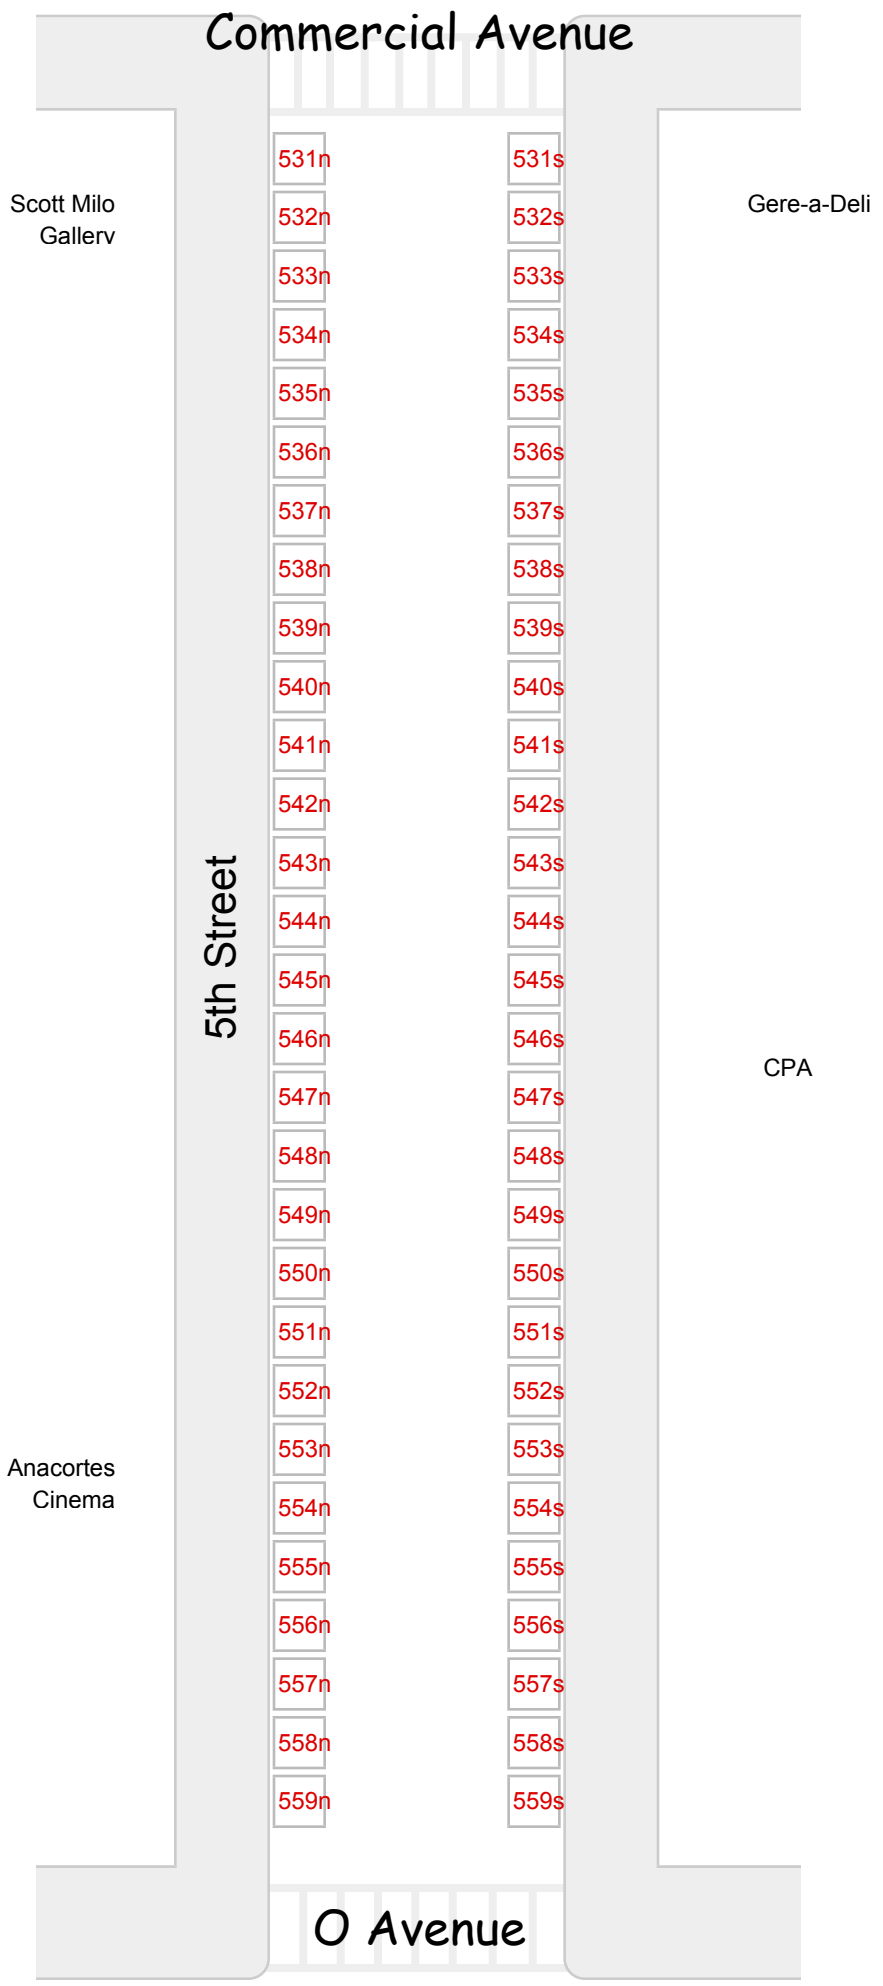

Shipwreck Day

Jul 20, 2016

2017

North

5th Street

531n
532n
533n
534n
535n
536n
537n
538n
539n
540n
541n
542n
543n
544n
545n
546n
547n
548n
549n
550n
551n
552n
553n
554n
555n
556n
557n
558n
559n

531s
532s
533s
534s
535s
536s
537s
538s
539s
540s
541s
542s
543s
544s
545s
546s
547s
548s
549s
550s
551s
552s
553s
554s
555s
556s
557s
558s
559s

5th Street

Scott Milo
Gallerv

Gere-a-Deli

CPA

Anacortes
Cinema

O Avenue